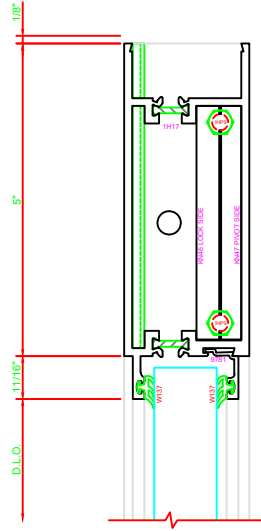

300 STILE
S/A D502 FOR OFFSET PIVOTS

ERASE NOTE
BUTT HINGES CAN NOT BE USED
WITH THERMASTILE DOORS

301 STILE
S/A D502 FOR OFFSET PIVOTS

ERASE NOTE
BUTT HINGES CAN NOT BE USED
WITH THERMASTILE DOORS

100 TOP RAIL
S/A D502

ERASE NOTE
TOP RAIL FOR SURFACE CLOSERS
OR DORMA TYPE C.O.C., NOT LCN
C.O.C.

200 BOTTOM RAIL
S/A D502