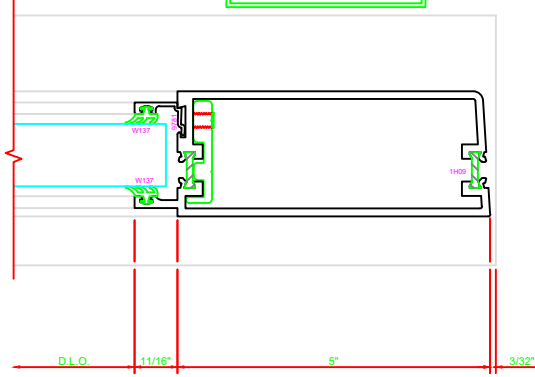

300 STILE
S/A D502 FOR OFFSET PIVOTS

ERASE NOTE
BUTT HINGES CAN NOT BE USED
WITH THERMASTILE DOORS

301 STILE
S/A D502 FOR OFFSET PIVOTS

ERASE NOTE
BUTT HINGES CAN NOT BE USED
WITH THERMASTILE DOORS

100 TOP RAIL
S/A D502

ERASE NOTE
TOP RAIL FOR SURFACE CLOSERS
OR DORMA TYPE C.O.C., NOT LCN
C.O.C.

200 BOTTOM RAIL
S/A D502