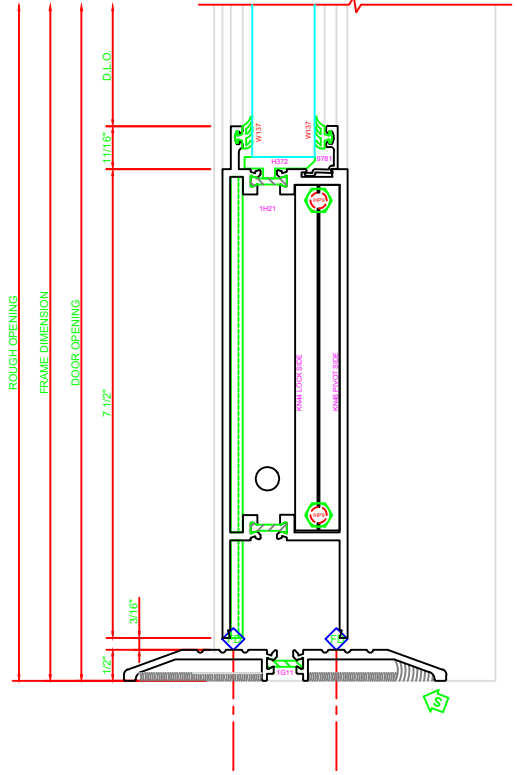

300 STILE
S/A D502 FOR OFFSET PIVOTS

ERASE NOTE
BUTT HINGES CAN NOT BE USED
WITH THERMASTILE DOORS

301 STILE
S/A D502 FOR OFFSET PIVOTS

ERASE NOTE
BUTT HINGES CAN NOT BE USED
WITH THERMASTILE DOORS

100 TOP RAIL
S/A D502

ERASE NOTE
TOP RAIL FOR SURFACE CLOSERS
OR DORMA TYPE C.O.C., NOT LCN
C.O.C.

200 BOTTOM RAIL
S/A D502